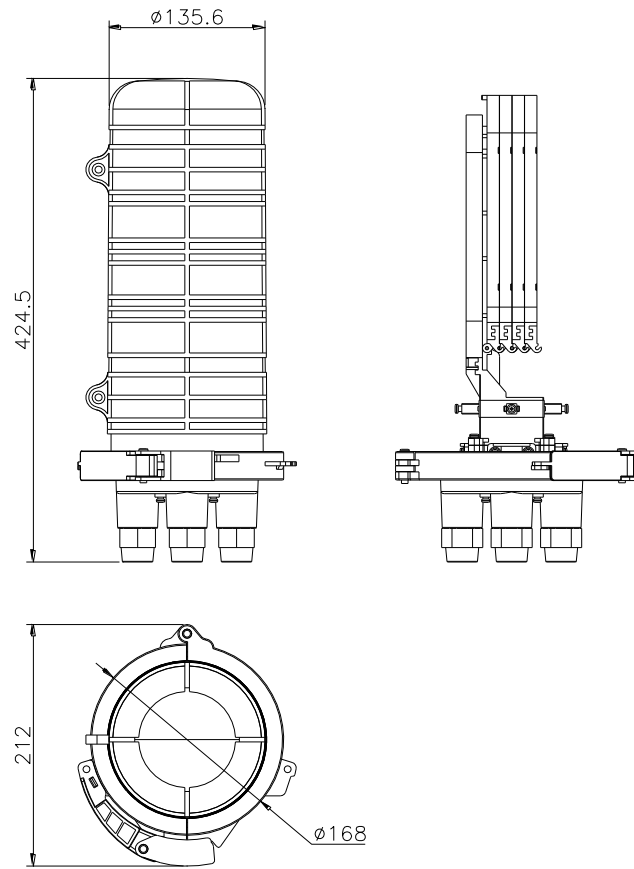

#### Description:

CV013 is a dome type fiber optic splice closure that used for fiber optic cable splicing and protection.

#### Feature:

- 1) Splice tray: Max. 5pcs, each 24cores
- 2) Cable port: 4pcs round port  $\phi 18\text{mm}$ , mechanical sealing.
- 3) Waterproof: IP68
- 4) Wall-mounting, aerial hanger and pole holding
- 5) Material: high impact resistance PP materials with UV

#### Specification:

Model	Material	Dimension	Max. capacity	Splice tray
CV013	PP	$\Phi 168 \times 424.5 \text{ mm}$	120 fibers	5pcs, each 24 fibers

#### Accessories:

**Size(mm):**

**Cable distribution:**